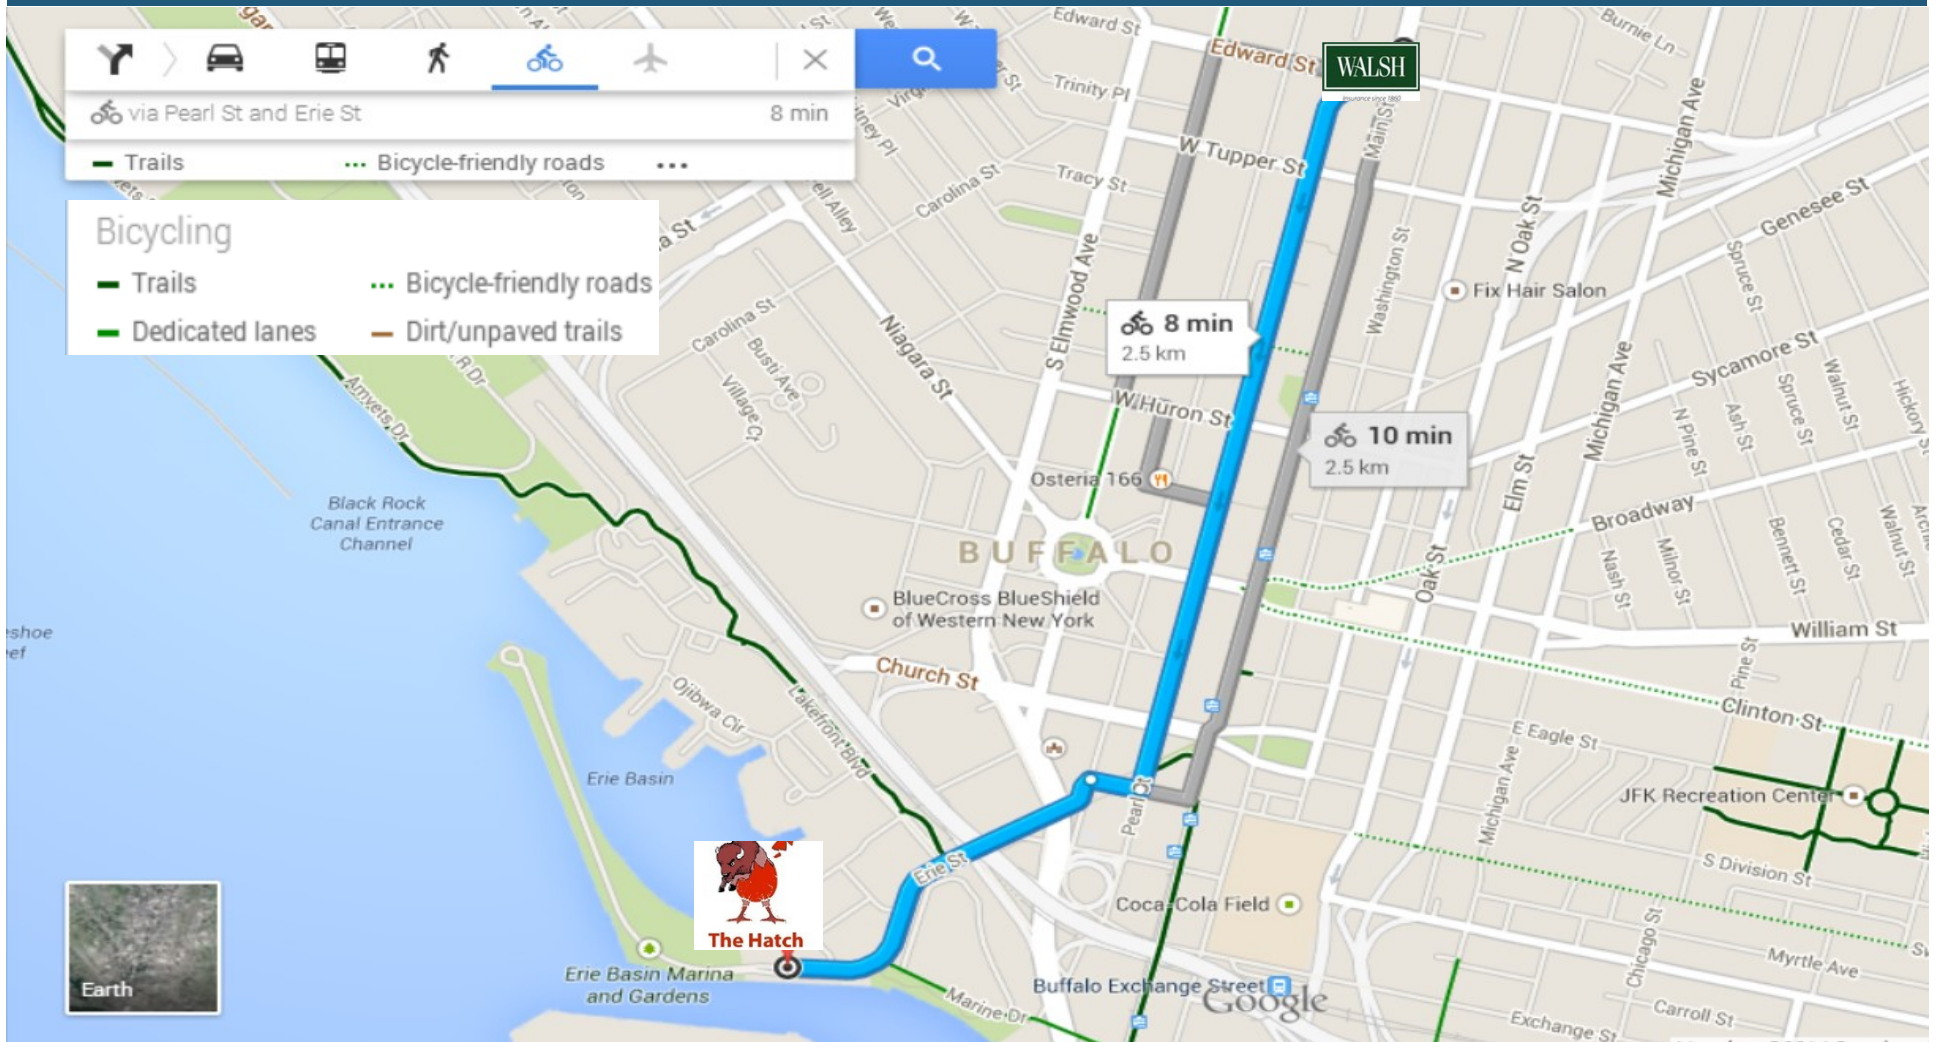

Safe Bike Routes— Walsh Duffield to The Hatch

Approximate Roundtrip Distance: 3.0 miles