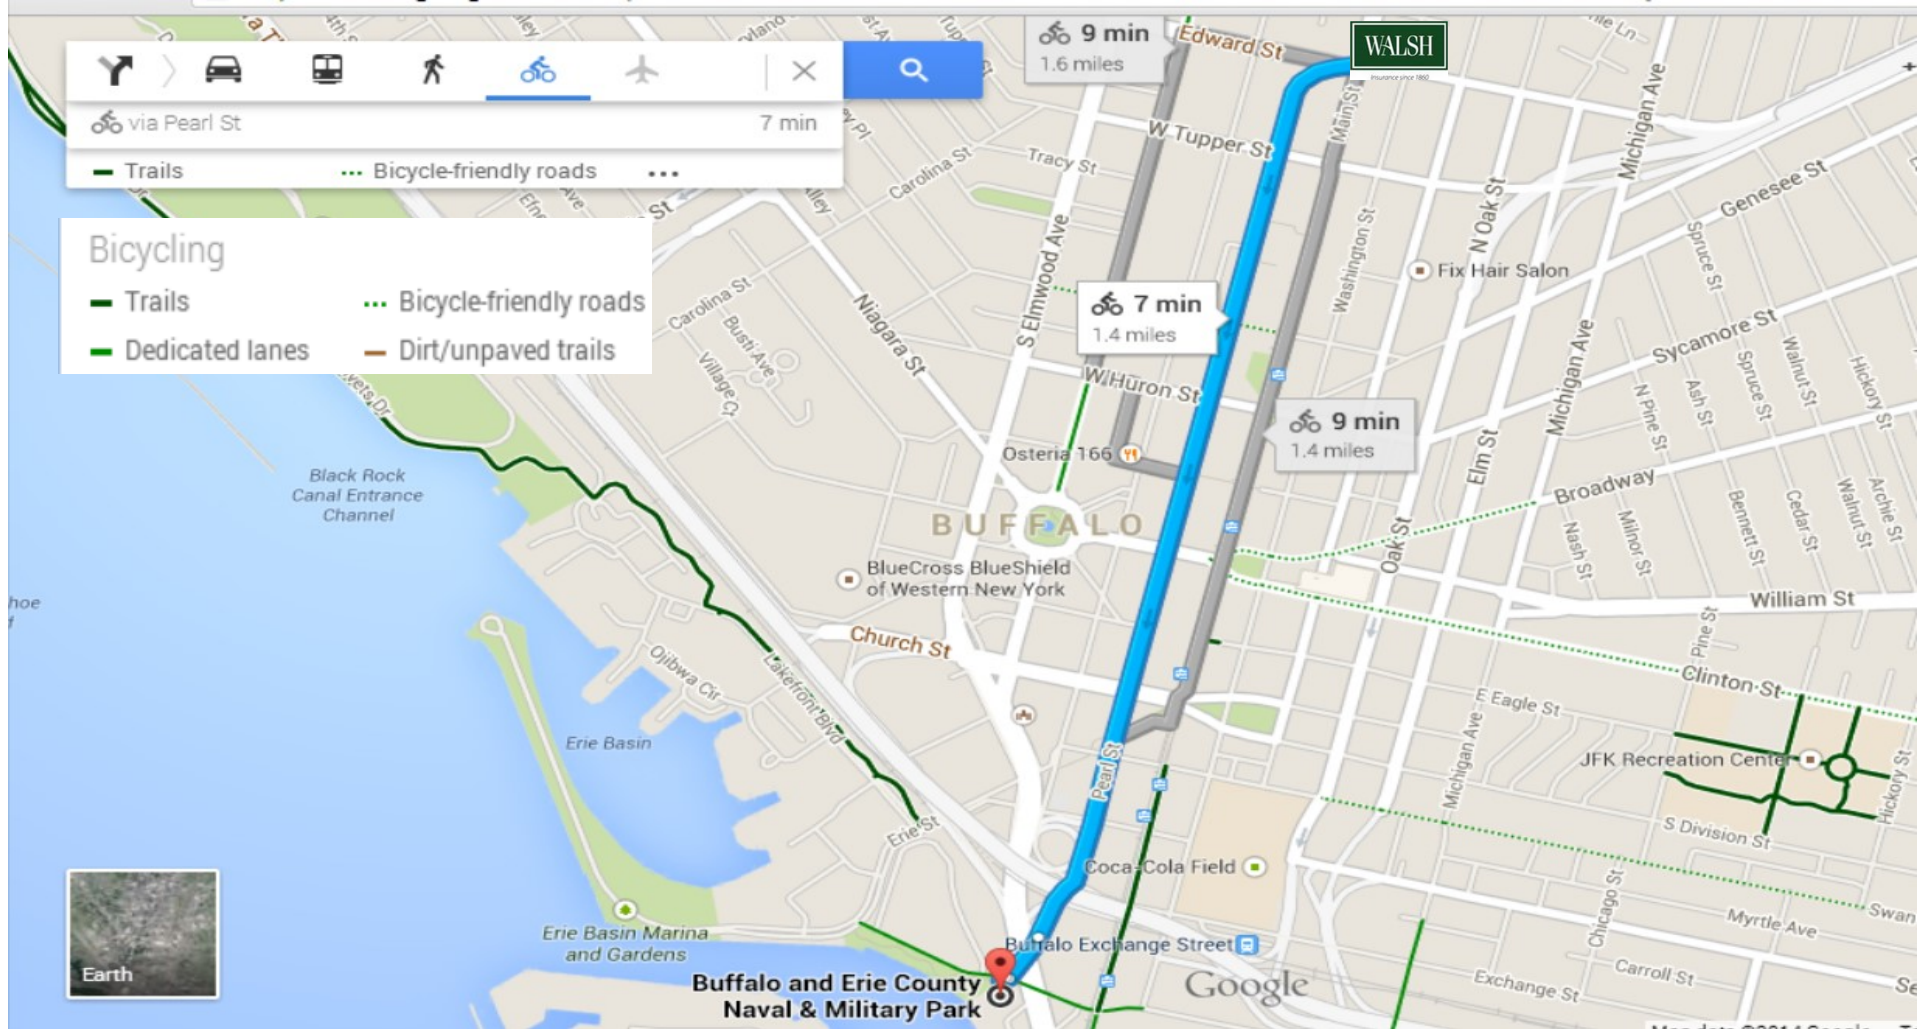

# Safe Bike Routes— Walsh Duffield to The Naval & Military Park

Approximate Roundtrip Distance: 3.0 miles