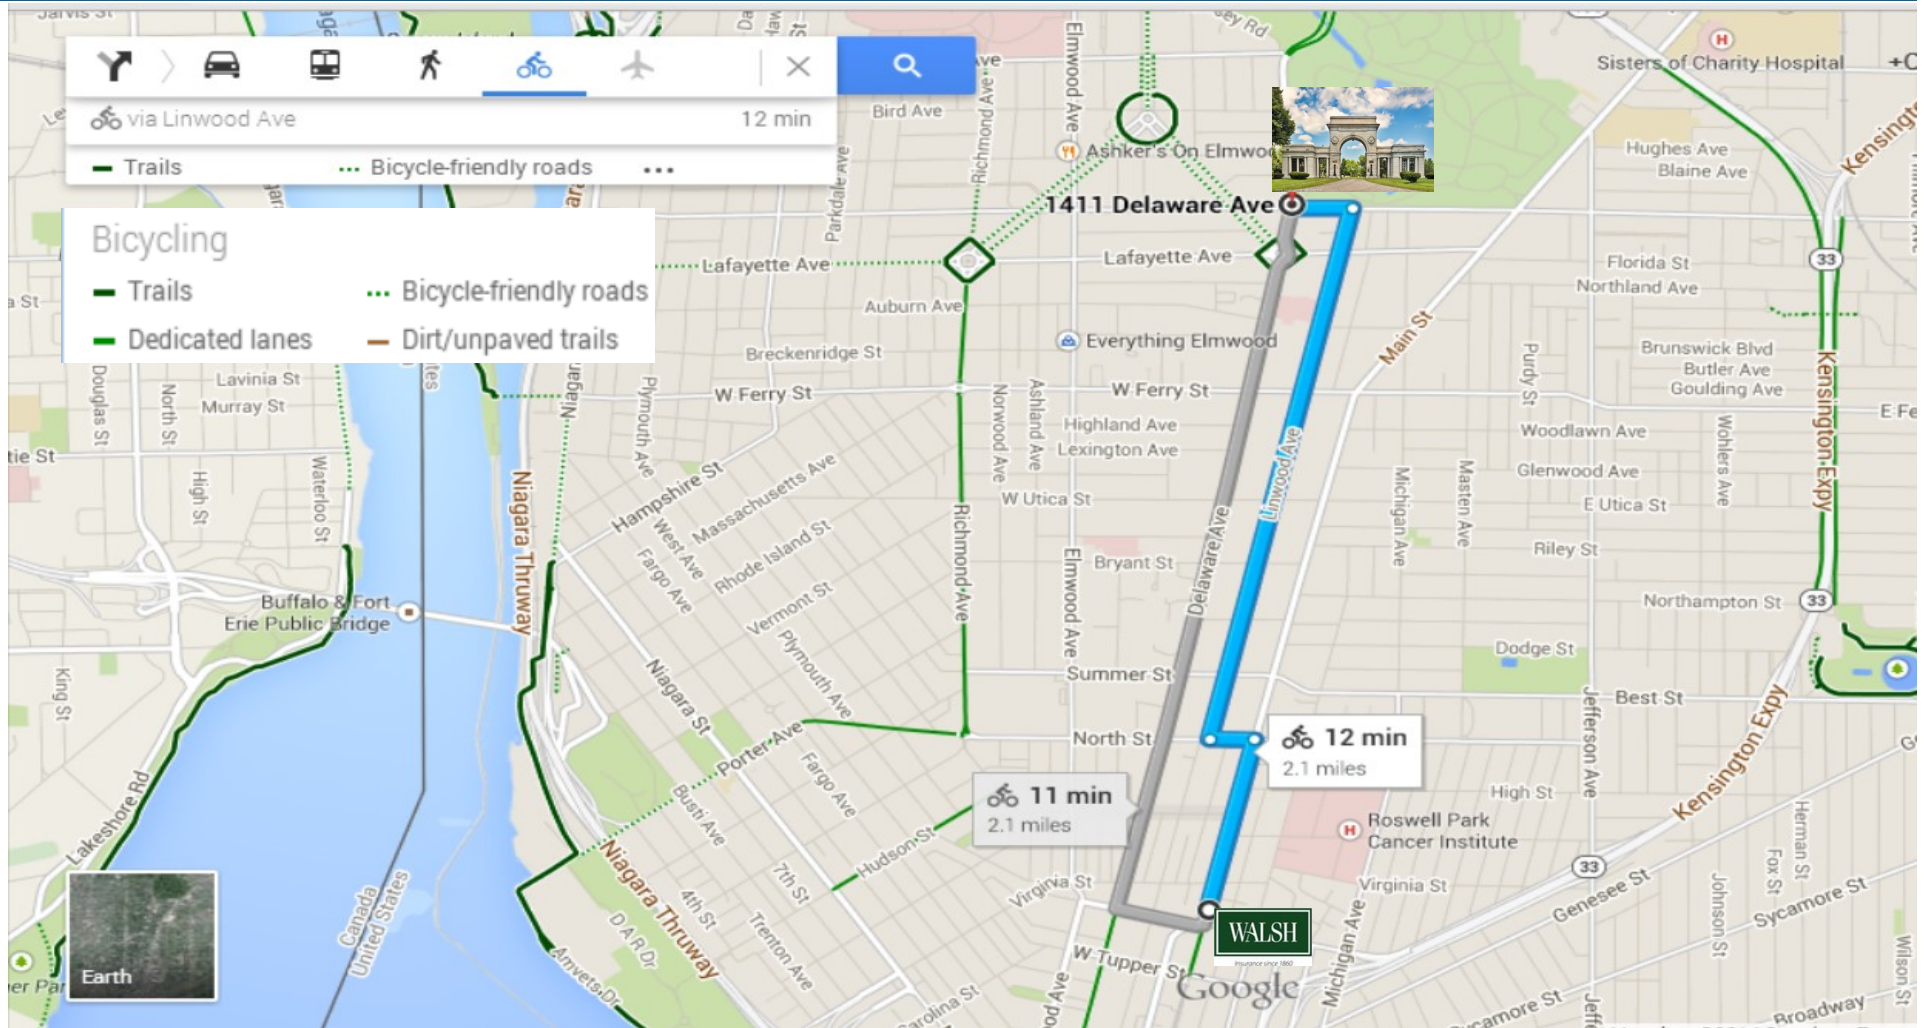

Safe Bike Routes— Walsh Duffield to Forest Lawn

Approximate Roundtrip Distance: 4.2 miles